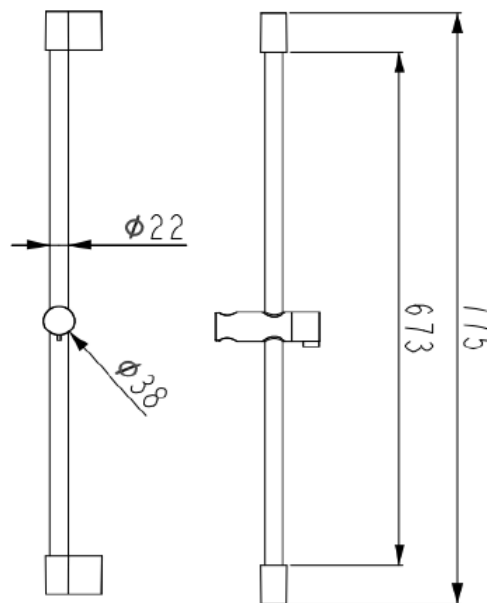

APPROVALS :

PACKAGING :

- Cardboard box

FEBRUARY 2023

© Nicoll 2022. Nicoll is an Aliaxis company. All rights reserved. Pictures, illustrations not binding.