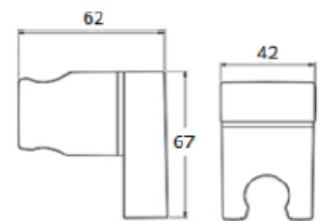

APPROVALS :

PACKAGING :

- Cardboard box

FEBRUARY 2023

© Nicoll 2022. Nicoll is an Aliaxis company. All rights reserved. Pictures, illustrations not binding.