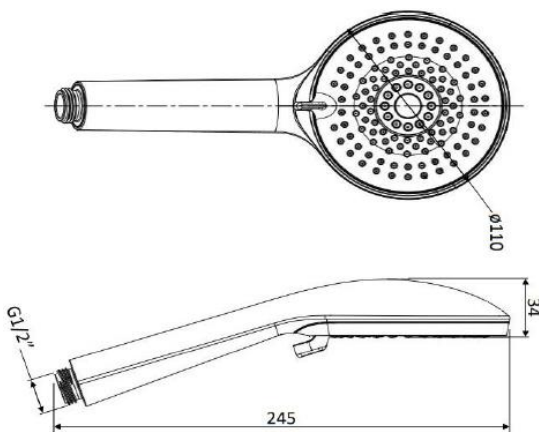

APPROVALS :

PACKAGING :

- Cardboard box

FEBRUARY 2023

© Nicoll 2022. Nicoll is an Aliaxis company. All rights reserved. Pictures, illustrations not binding.